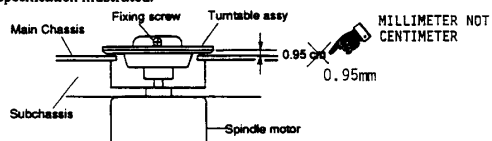

SONY

Car Stereo Service Bulletin

Model: CDX-R77/R79/5040/5080/7520/7540/
7560/7580

No. 218

Subject: Service Manual Error; turntable height adjustment.

Date: October 31, 1991

Symptom:
(**) The specification for turntable clearance is incorrectly shown as 0.95 cm in the Service Manuals.

Solution: The correct clearance is 0.95mm. Please make this correction in your Service Manuals.

Turntable Height Adjustment

Loosen the fixing screws and adjust the height to the specification illustrated.

CSA-14 CD Player